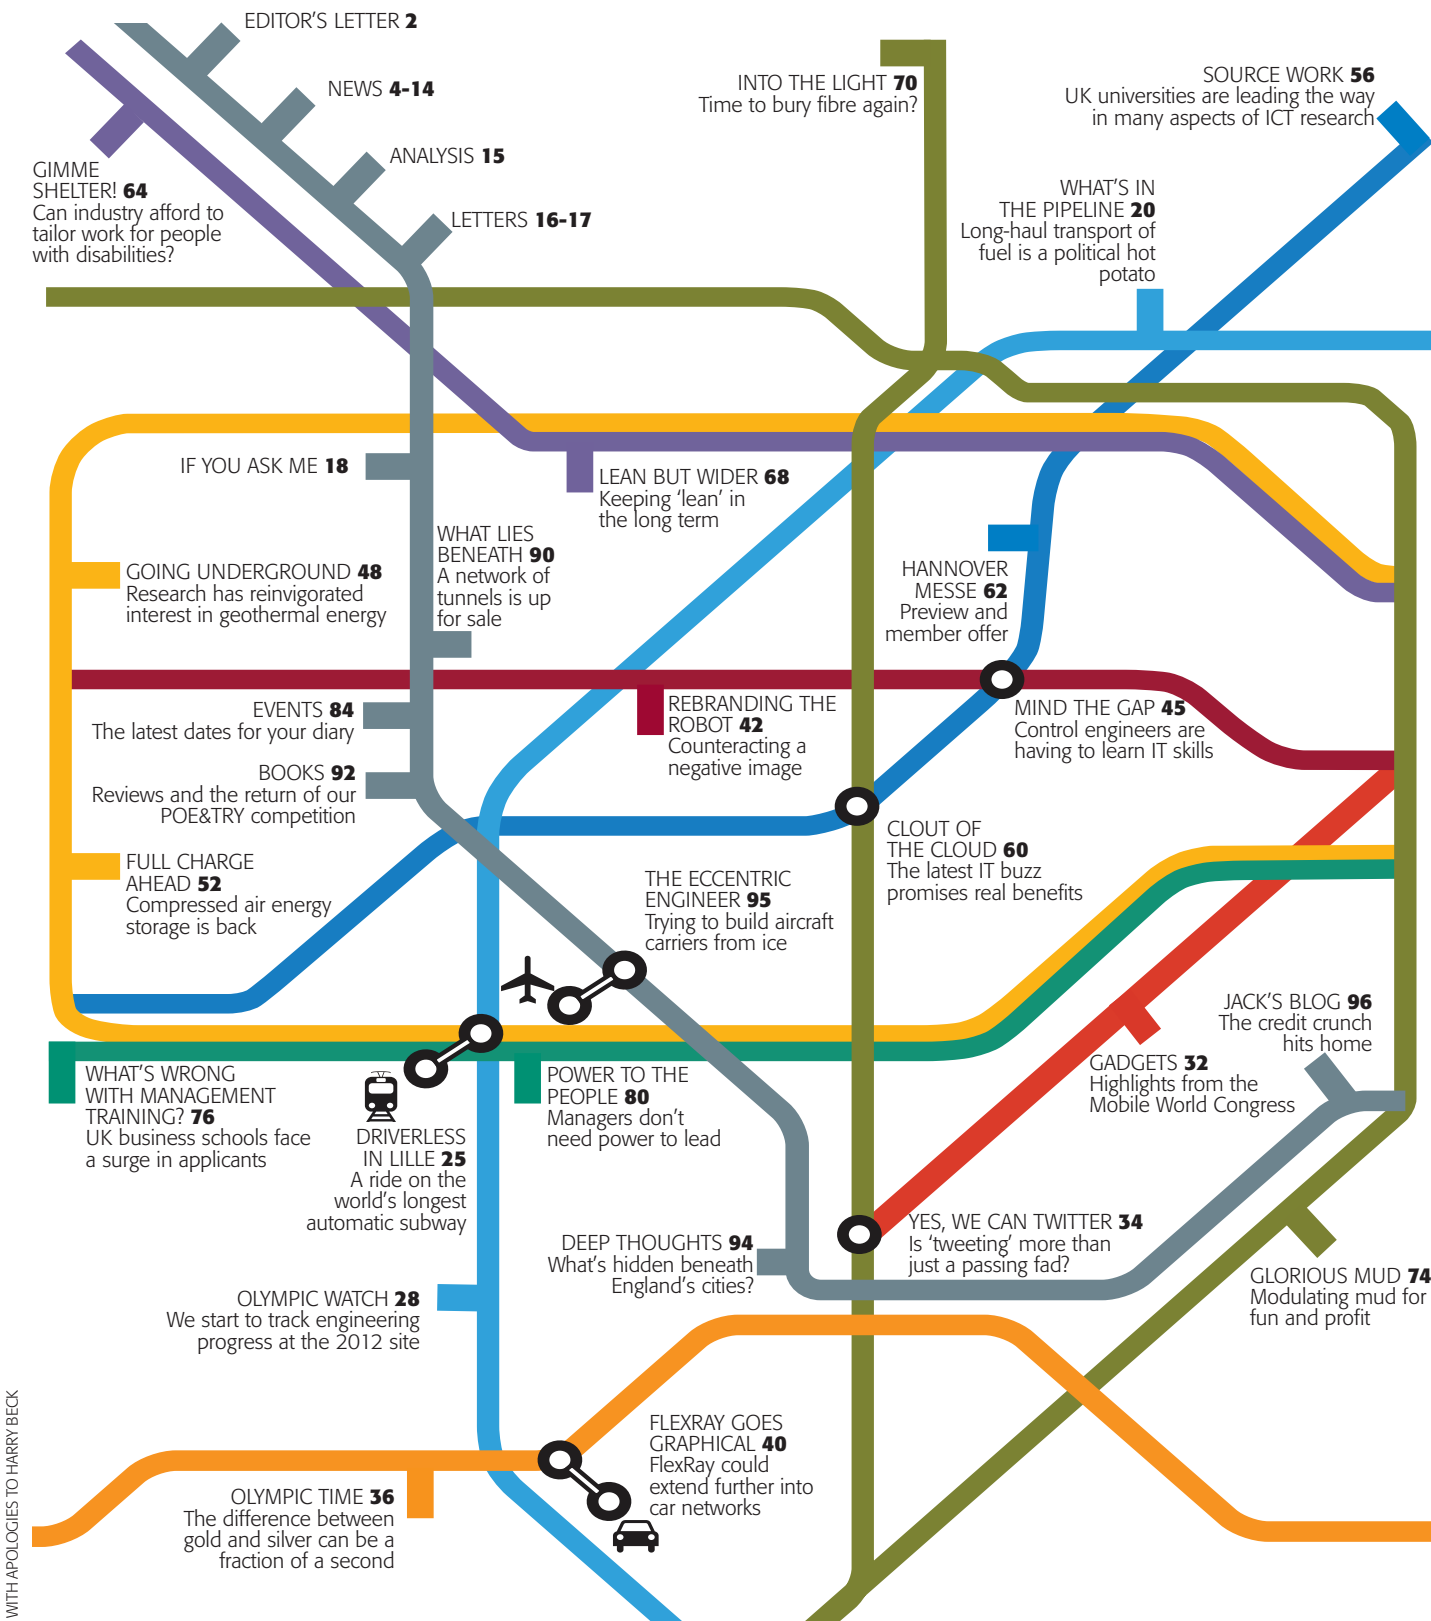

- ENGINEERING GENERAL
- COMMUNICATIONS
- CONSUMER TECHNOLOGY
- CONTROL & AUTOMATION
- ELECTRONICS
- IT
- MANAGEMENT
- MANUFACTURING
- POWER
- REGULARS

page route

WITH APOLOGIES TO HARRY BECK

PJMAA906